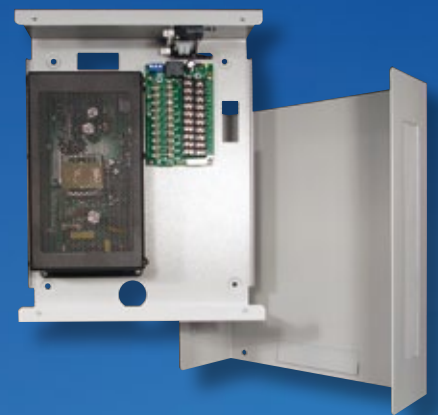

# Eco Range

An entirely new range of Australian designed & manufactured security power products specifically designed to conserve precious resources - both manufacturing and operational

Smaller, lighter & more efficient - the all new Eco Range includes 13.5Vdc & 12Vdc models with high output battery chargers and high efficiency, small footprint 24Vac models for CCTV